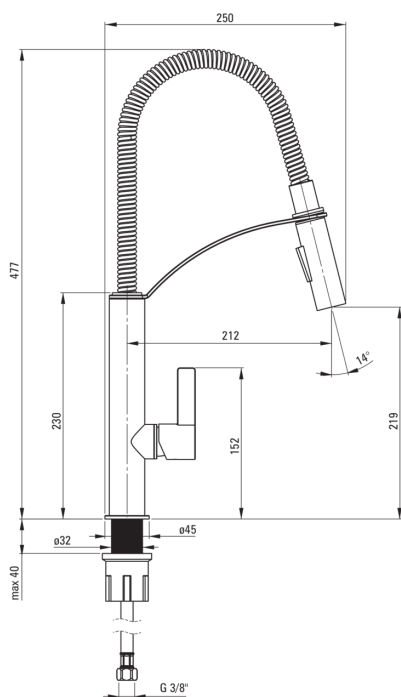

GERBERA

Kitchen tap

Product code: BGB_N72M

EAN: 5908212081945

Color: nero

Warranty [years]: 7

Mixer

Finish	nero
Mixer type	single-handle, mixer
Installation method	standing
Flow class [l/min]	Z - 4-9 l/min
Acoustic group [db]	I (x ≤ 20)

Mixer cartridge

Ceramic cartridge size	25 mm
------------------------	-------

Spout

Spout type	elastic
Mixer spout range [mm]	212
Material	stainless steel

Aerator

Aerator type	honeycomb
Aerator size	M18

Connecting hose

Length [mm]	450
Installation thread	3/8"
Connection thread	M8

Hand shower

Number of functions	2
---------------------	---

Features:

- The mixer body is made of the highest quality brass
- The mixer is equipped with a stream aerator
- 2-function hand shower (rain and air stream)
- The mounting sleeve facilitates the installation of the mixer
- 45 cm connection hoses included
- Z flow class (4-9 l/min) allowing for water consumption reduction
- The flexible spout facilitates everyday kitchen work
- 2-function spout
- Innovative, durable and easy to clean Nero coating
- Only the best materials, the quality of which has been confirmed by laboratory tests
- The offer includes a cleaning agent for fixtures in all colors